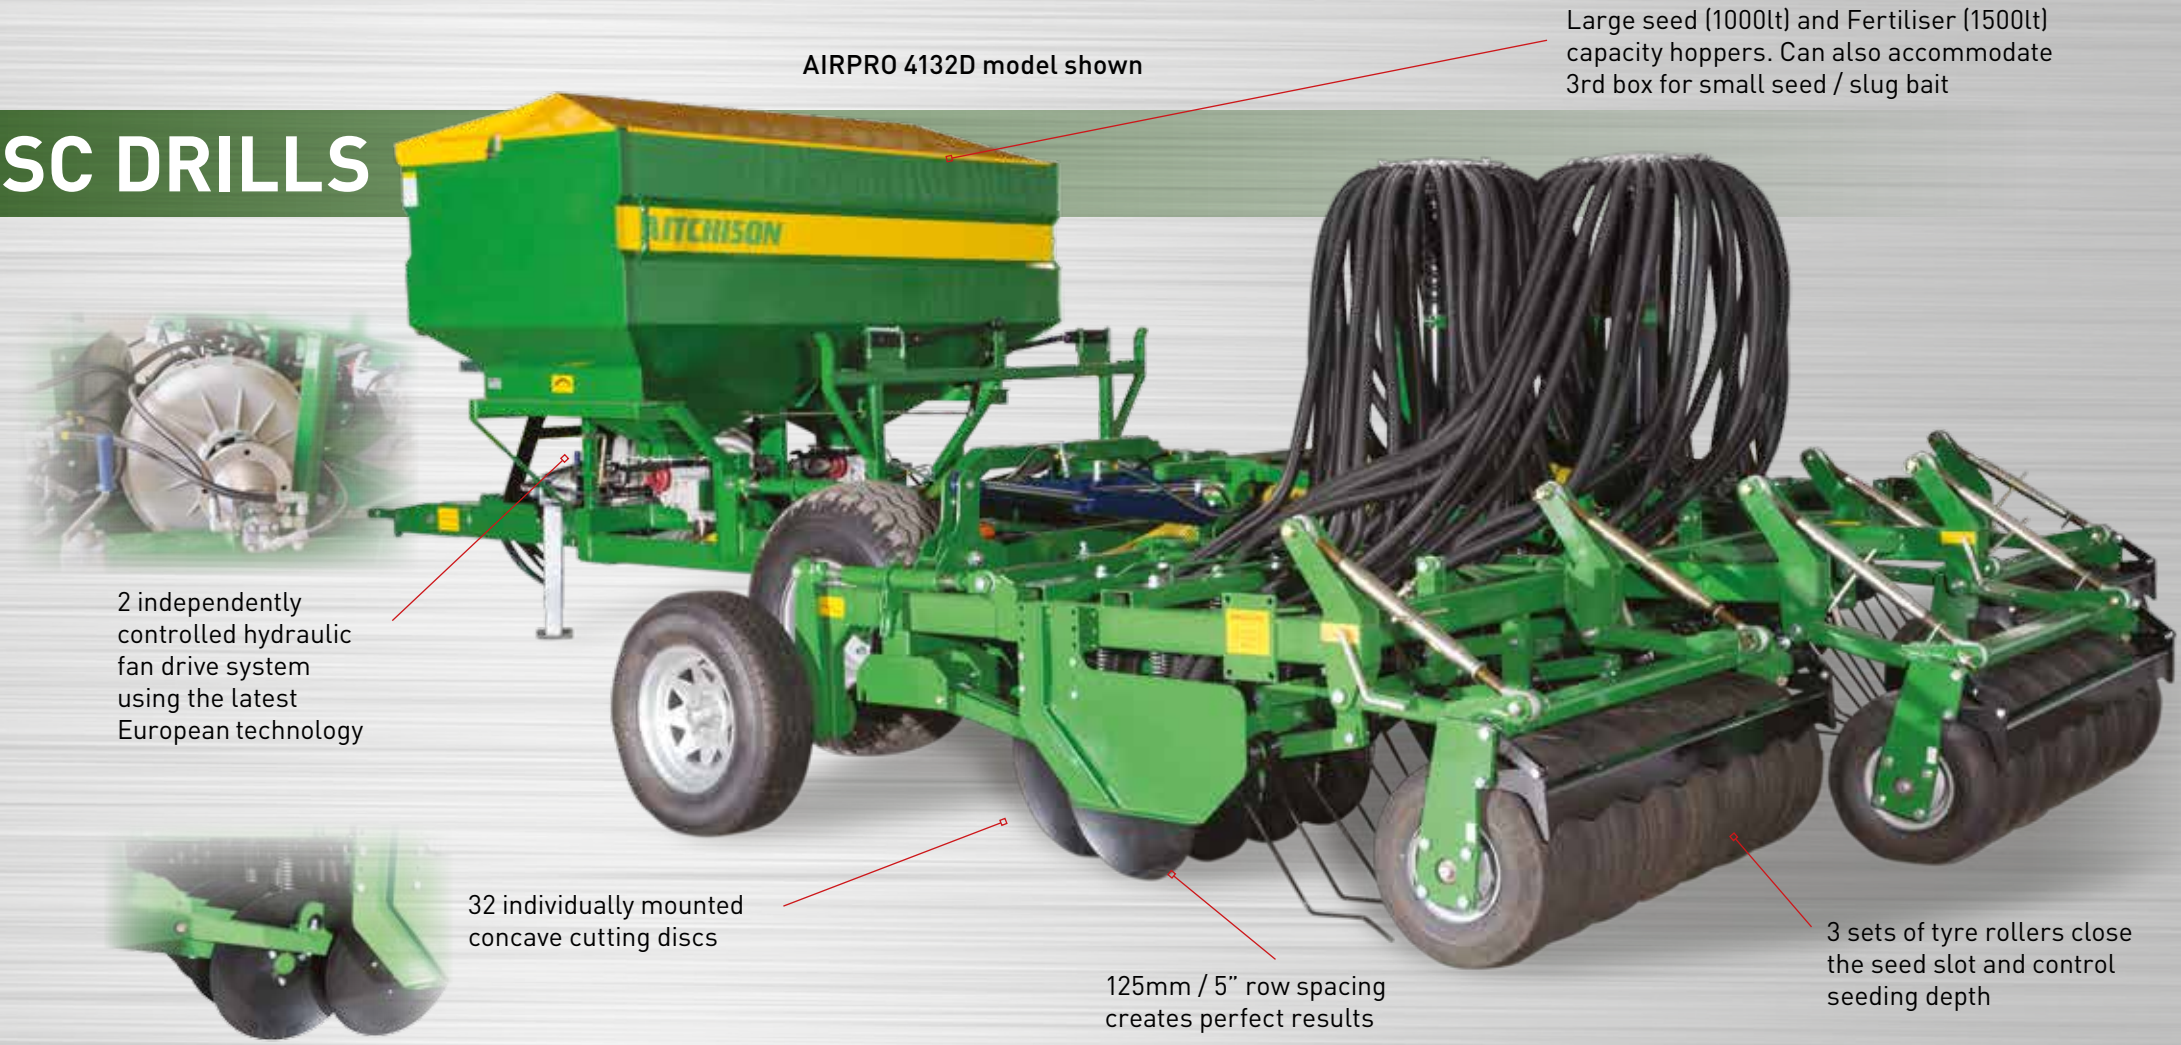

The floating chassis design creates great contour following abilities unmatched by any other large drill on the market today. With a sowing width of 4.8m (4132T) or 4.0m (4132D), these Air Seeders can be comfortably towed by a 120HP tractor.

The world renowned Aitchison® inverted T-boot sowing system, with the 32 vibrating 25mm Seedmatic® tines are designed to handle trash with ease. The Disc Opener version has 32 individually spring mounted 18" concave discs with a maximum of 120mm of travel, allowing each disc to follow the contours of the land.

The Aitchison® Airpro range can fold up to a narrow transport width ensuring easy, safe and fast turnaround between jobs. Both models feature transport lighting as standard. The seed hopper holds 1000lt with a fertiliser capacity of 1500lt. Seed and fertiliser rates can be independently set to handle large jobs with ease.

SEEDMATIC AIRPRO® DISC DRILLS

SPECIFICATIONS	AIRPRO 4132D
No. of Rows	32
Sowing width	4.0m
Row spacing	125mm (5")
No. concave discs	32 (18" heavy duty discs)
Overall width	4.55m(sowing) 2.8m(transport)
Overall height	2.20m(sowing) 3.8m(transport)
Overall length	8.0m(sowing) 6.8m(transport)
Weight empty	4300kg
Fertiliser hopper capacity	1500ltr
Seed hopper capacity	1000ltr
Small seed / granule box	Optional (factory fitted)
Electric Drive system	Optional

AIRPRO 4132D model shown

Large seed (1000lt) and Fertiliser (1500lt) capacity hoppers. Can also accommodate 3rd box for small seed / slug bait

2 independently controlled hydraulic fan drive system using the latest European technology

32 individually mounted concave cutting discs

125mm / 5" row spacing creates perfect results

3 sets of tyre rollers close the seed slot and control seeding depth